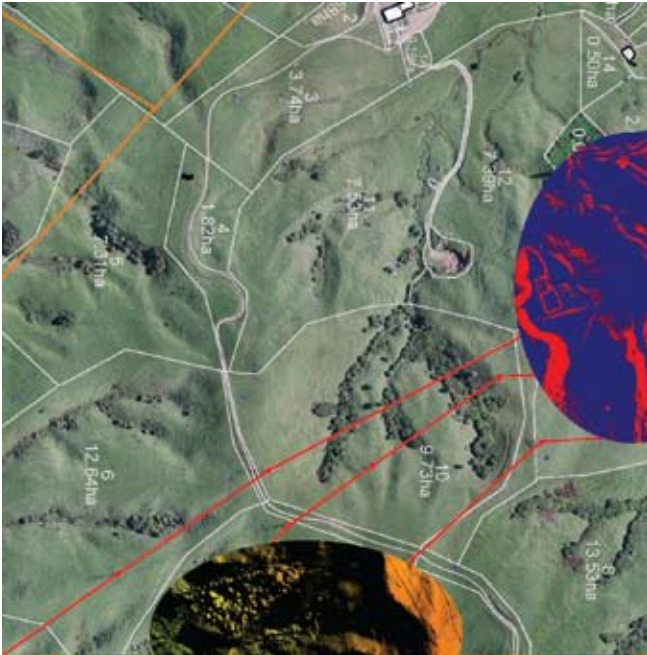

DRONE MAPPING

Farm Map

Show paddock identifiers
Identify Assets
Show paddock sizes

Slope

Establish vehicle safety zones
(blue safe/red unsafe/prohibited)

Contour

Show and verify croppable areas
show and verify permitted effluent
areas

Health & Safety

Show physical hazards
Danger zones - ie bull paddocks