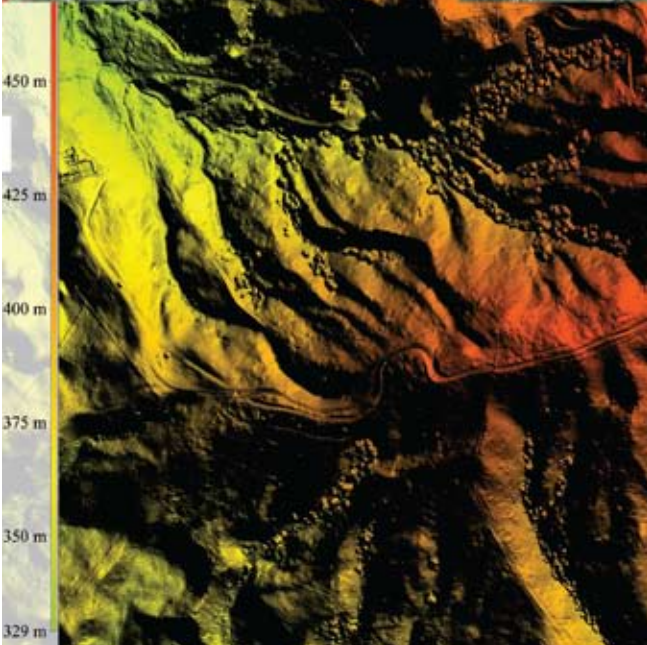

DRONE MAPPING

Farm Map

Show paddock identifiers
Identify Assets
Show paddock sizes

Slope

Establish vehicle safety zones
(blue safe/red unsafe/prohibited)

Contour

Show and verify croppable areas
show and verify permitted effluent
areas

Health & Safety

Show physical hazards
Danger zones - ie bull paddocks